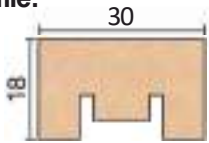

2750x600x20 mm
Weight: 11,1 kg
Box size: 2770x610x25 mm

Pallet: 2800x1200x1200 mm
Paeks on a pallet: 90 pes.
Weight: 1150 kg

Chicago Conerete

Blaek Lead

Interior Slats Stella

Model 6

Profile:

Size:
2750x27x6 mm
(paek of 15 pes.)

Model 12

Profile:

Size:
2750x27x12 mm
(paek of 15 pes.)

Model Milana

Profile:

Size:
2750x30x18 mm
(paek of 16 pes.)

Model Briona

Profile: