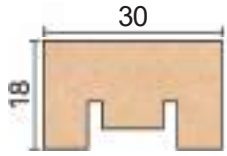

Interior Slats Stella Model Milana Standart