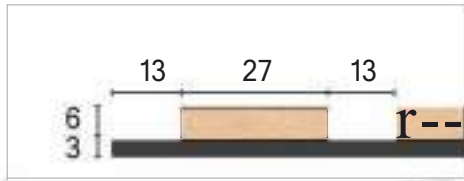

Acoustic Panels Stella

Model Comfort 9

Profile: