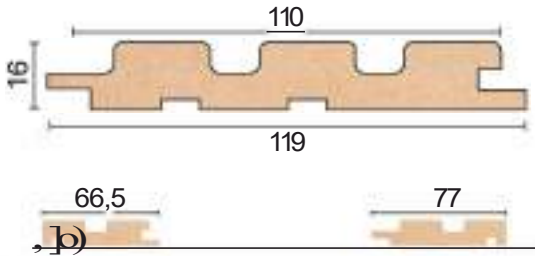

Wall Panels MDF Stella

Model Beats

Profile:

Sizes:

2750x119x16 mm

(paek of 4 pes.)

Start:

2750x66,5x16 mm

(paek of 4 pes.)

Finish:

2750x77x16 mm

(paek of 4 pes.)

Model Wave

Profile:

Sizes:

2750x119x16 mm