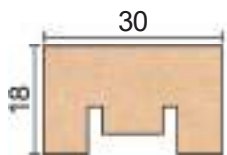

Interior Slats Stella Model Milana De Luxe