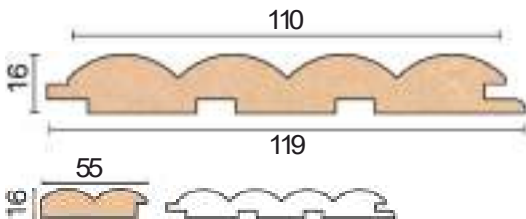

Wall Panels MDF Stella

Model Beats

Profile:

Sizes:

2750x119x16 mm

(paek of 4 pes.)

Start:

2750x66,5x16 mm

(paek of 4 pes.)

Finish:

2750x77x16 mm

(paek of 4 pes.)

Model Wave

Profile:

Sizes:

2750x119x16 mm

(paek of 4 pes.)

Start/Finish:

2750x55x16 mm

(paek of 4 pes.)

Model Classic

Profile:

Sizes:

2750x205x6 mm