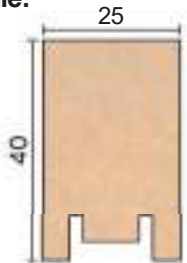

2750x600x20 mm
Weight: 11,1 kg
Box size: 2770x610x25 mm

Pallet: 2800x1200x1200 mm
Paeks on a pallet: 90 pes.
Weight: 1150 kg

Chicago Conerete

Blaek Lead

Interior Slats Stella

Model 6

Profile:

Size:
2750x27x6 mm
(paek of 15 pes.)

Model 12

Profile:

Size:
2750x27x12 mm
(paek of 15 pes.)

Model Milana

Profile:

Size:
2750x30x18 mm
(paek of 16 pes.)

Model Briona

Profile:

Size:
2750x40x16 mm
(paek of 12 pes.)

Model Riviera

Profile:

Size:
2750x25x40 mm
(paek of 8 pes.)

Available colors:

Standart:

Sanama Oak

Vintage Oak