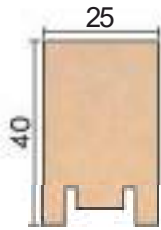

Interior Slats Stella Model Riviera Standart