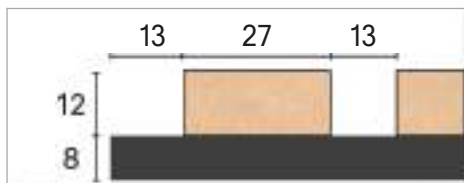

Sanama Oak

Palomino

Acoustic Panels Stella

Model Comfort 9

Profile:

Number of slats on the panel: 15 pes.

Available sizes:

600x600x9 mm
(paek of 1 pes.)

900x600x9 mm
(paek of 1 pes.)

2400x600x9 mm
(paek of 1 pes.)

2750x600x9 mm
(paek of 1 pes.)

Model Trend 20

Profile:

Number of slats on the panel: 15 pes.

Available sizes:

600x600x20 mm
(paek of 1 pes.)