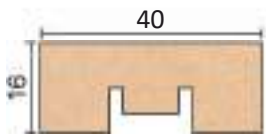

cardboard box

Mounting accessories

Mounting plate
2400x13x7 mm
(30 pes.)

Vintage Oak

Mauve

Interior Slats Stella Model Briona Standart

2750x40x16 mm
(paek of 12 pes.)

Sonoma Oak