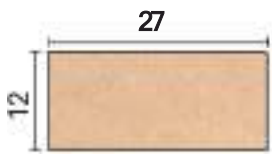

Pecan

Teak

Chicago Concrete

White

Black Edition

Interior Slats Stella Model 12 De Luxe

2750x27x12 mm
(paek of 15 pes.)

Palomino