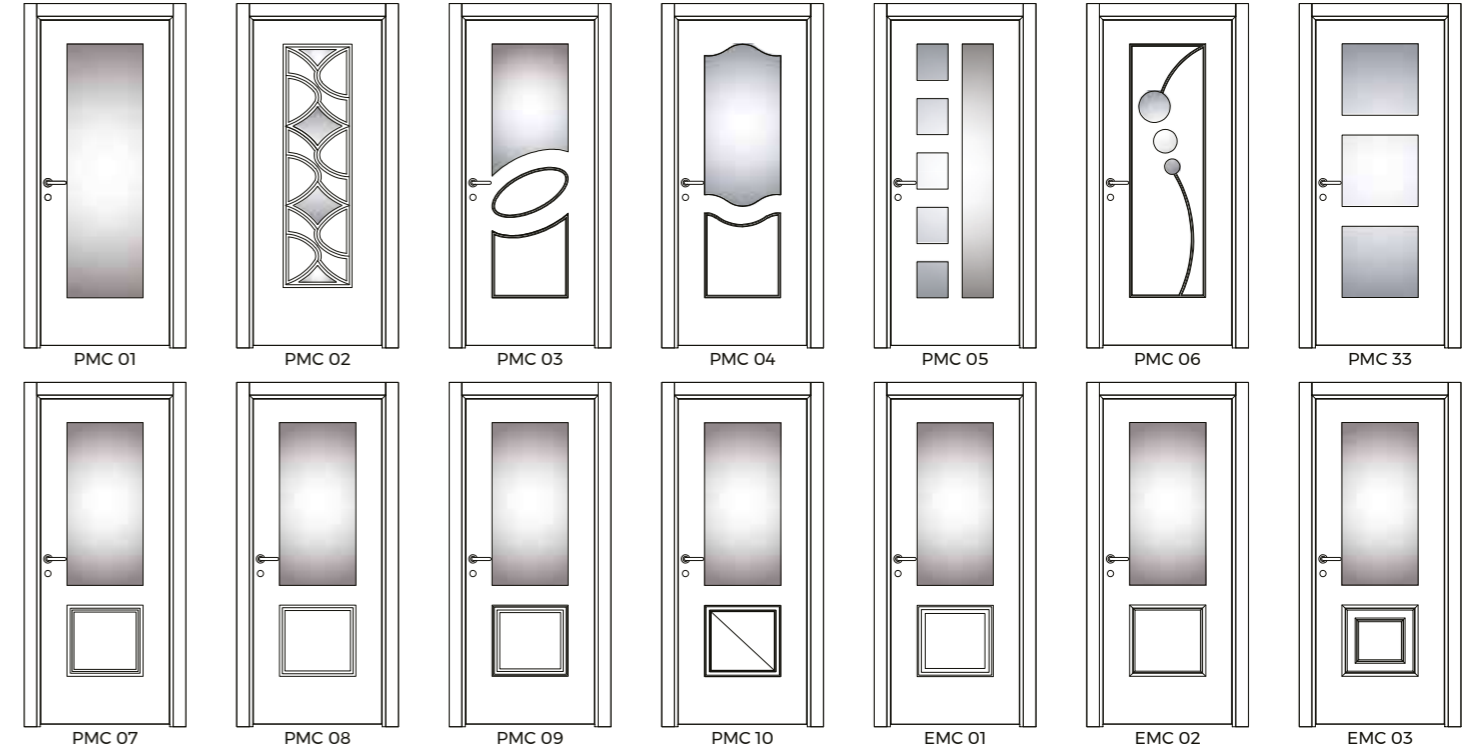

KAPI DİZAYN MODELLERİ / DOOR DESIGN MODELS

STANDART CAMLI KAPI MODELLERİ (ÇİTALI) / STANDARD GLAZED DOOR MODELS

PREMIUM CAMLI KAPI MODELLERİ (GİYOTİN) / PREMIUM GLAZED DOOR MODELS

STANDART MODEL

SM 01

SM 02