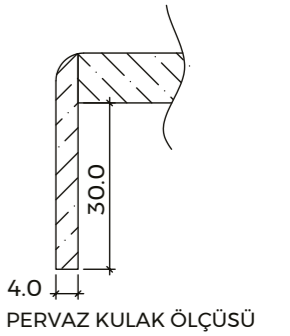

PERVAZ ÖLÇÜ VE MODEL BİLGİLERİ / ARCHITRAVE SIZE AND MODEL INFORMATION