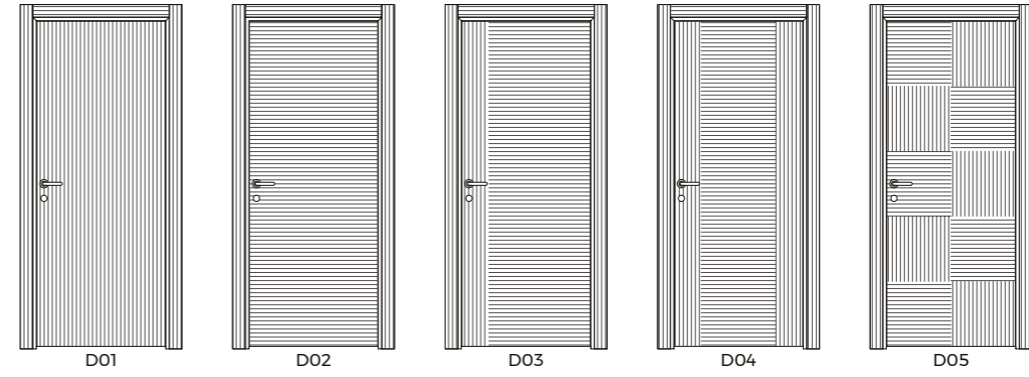

KAPI DİZAYN MODELLERİ / DOOR DESIGN MODELS

STANDART CAMLI KAPI MODELLERİ (ÇİTALI) / STANDARD GLAZED DOOR MODELS

PREMIUM CAMLI KAPI MODELLERİ (GİYOTİN) / PREMIUM GLAZED DOOR MODELS

STANDART MODEL

SM 01

SM 02