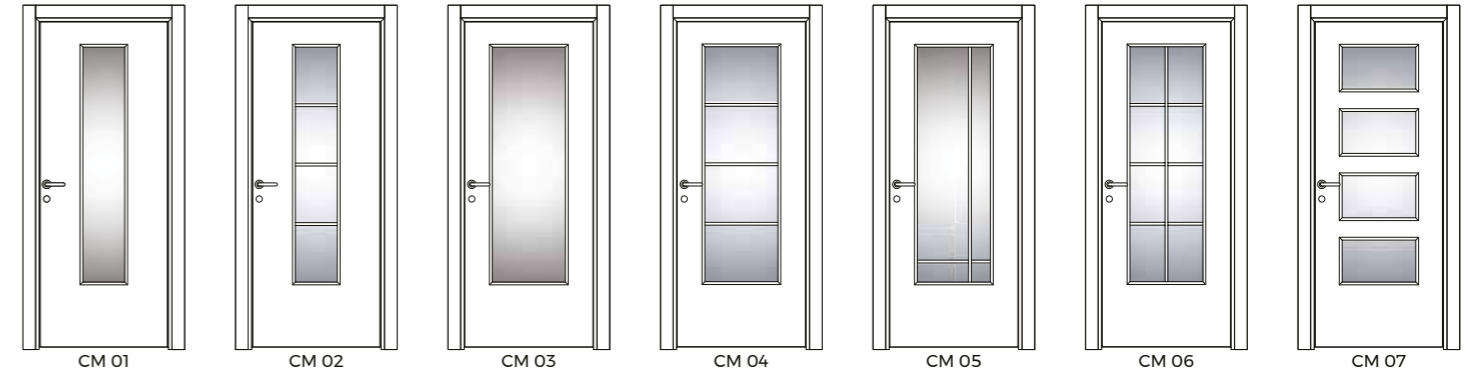

KAPI DİZAYN MODELLERİ / DOOR DESIGN MODELS

STANDART CAMLI KAPI MODELLERİ (ÇİTALI) / STANDARD GLAZED DOOR MODELS

PREMIUM CAMLI KAPI MODELLERİ (GİYOTİN) / PREMIUM GLAZED DOOR MODELS

STANDART MODEL

SM 01

SM 02