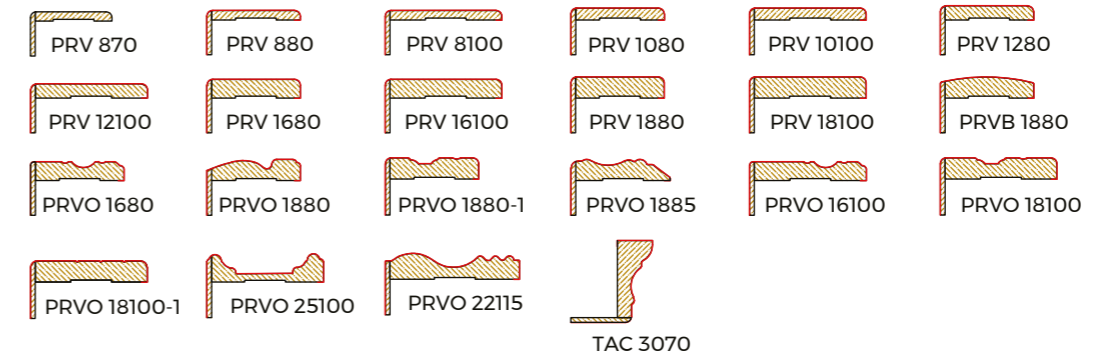

PERVAZ ÖLÇÜ VE MODEL BİLGİLERİ / ARCHITRAVE SIZE AND MODEL INFORMATION